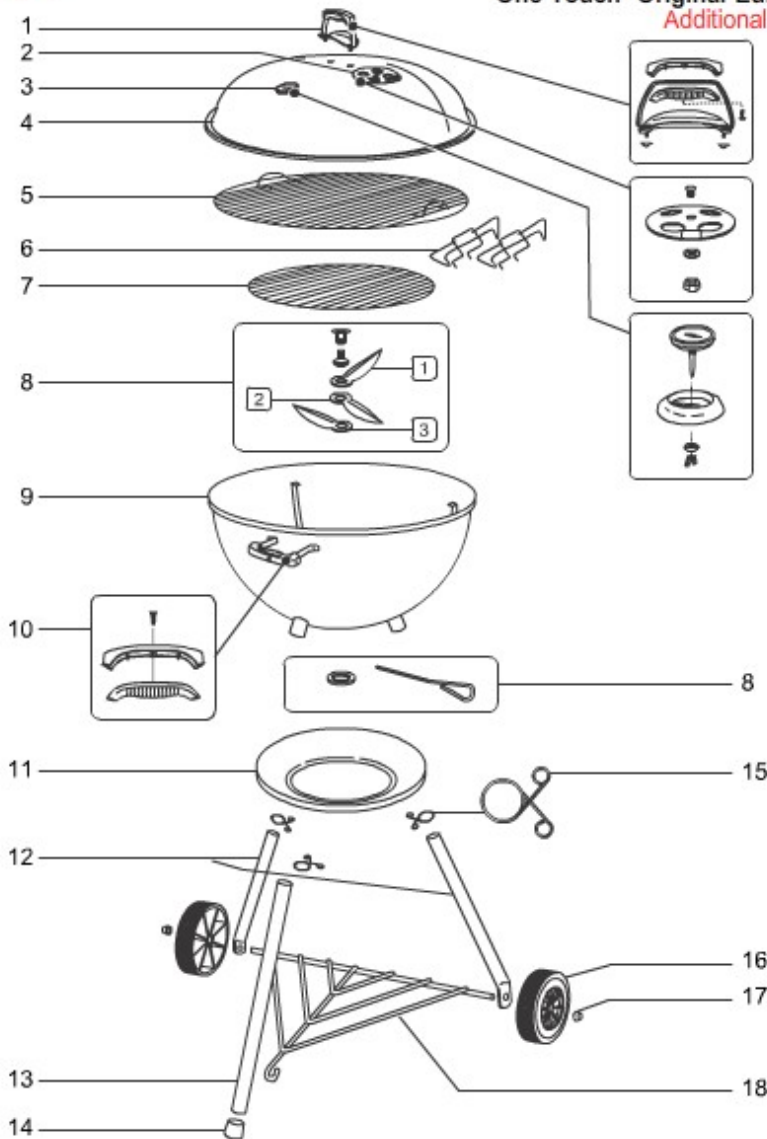

# SCHEMATICS

CUSTOMER SERVICE  
**1-800-446-1071**

Export (general) / Charcoal / One-Touch Original

[VIEW ALL](#)

MODEL #: 1241304 DESCRIPTION: ONE-TOUCH ORIGINAL 47CM BLK W/THERM (EXPORT)

[Print Schematic](#)

One-Touch® Original Euro '10  
Additional Parts

02.10

SEQ	DESCRIPTION	PART#
A	Assembly guide, One-Touch Original 47cm w/thermometer	58219
A	Charcoal owners guide '13, EU	54770
A	Assembly Guide, 47/57cm Original Kettle, EU '15	57879
B	Owners guide, Charcoal, multi-language, export	88982
B	Charcoal Owners Guide, export '15	57882

9	18.5" Bowl, One-Touch Original, wedgewood	63124
9	Bowl, 18.5" Original Kettle - One-Touch Silver, ivory '15	65125
9	Bowl, 18.5" Original Kettle - One-Touch Silver, smoke '15	65127
9	18" Bowl, One-Touch Silver, brick red	65287
9	Bowl, 18.5" Original Kettle/One-Touch Silver, black	65122
9	Bowl, 18.5" Original Kettle - One-Touch Silver, copper '15	65123
9	Bowl, 18.5" Original Kettle - One-Touch Silver, crimson '15	65124
9	Bowl, 18.5" Original Kettle - One-Touch Silver, sage '15	65128
10	Handle kit, charcoal, qty 1, '10	80671
11	Ash catcher, 18", black	80673
12	Spring clip (set of 3)	65183
12	Leg kit, One-Touch Silver 18.5"/22.5" '15	65130
13	Leg kit, One-Touch Silver 18.5"/22.5" '15	65130
13	Spring clip (set of 3)	65183
14	Hardware, legs '15	91732
14	Hardware kit, hubcaps/leg cap, '10	88743
15	Ash catcher clips (pack of 3)	60701
16	Wheel, 6", w/Weber name	65930
17	Replacement hubcaps (pack of 3)	987101
18	Triangle for 18.5" Bar-B-Kettle, '12	80694