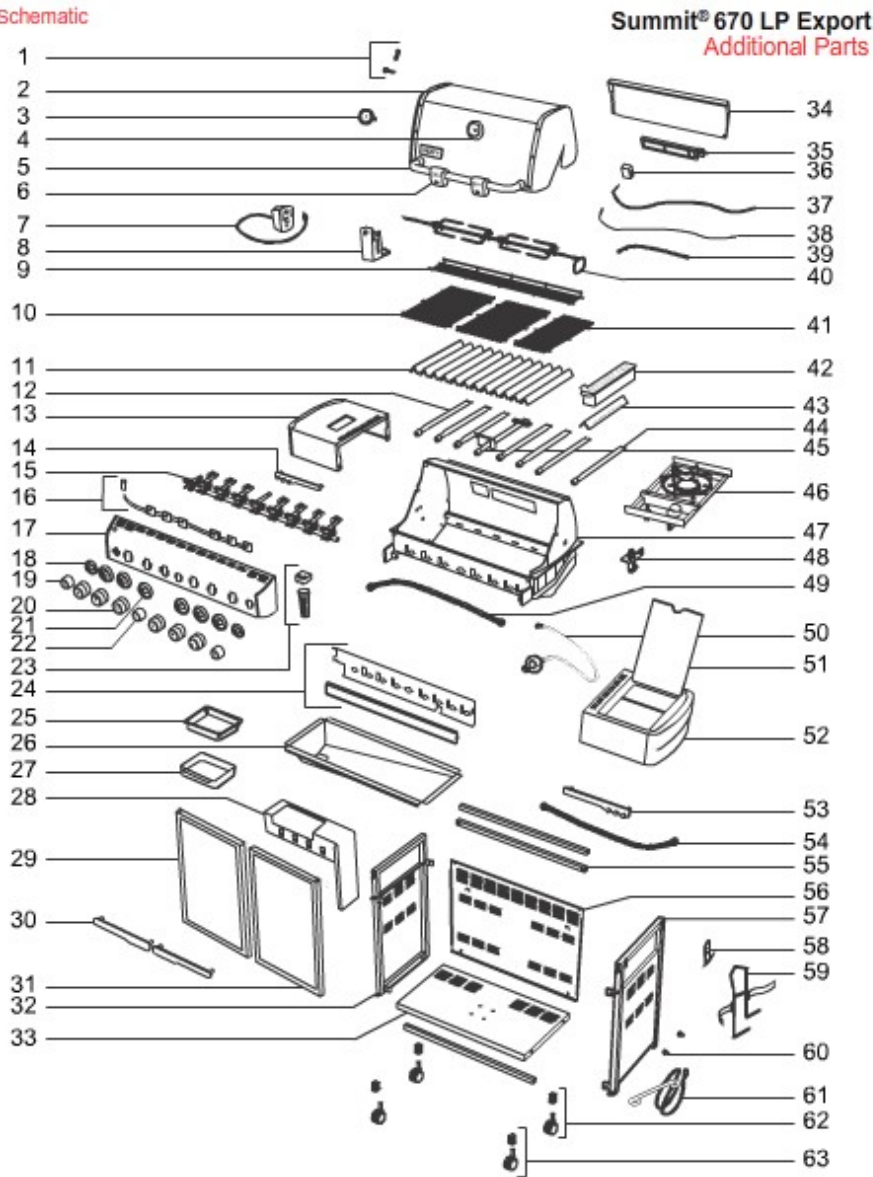

SCHEMATICS

CUSTOMER SERVICE
1-800-446-1071

Germany / Gas / Summit (Late 2010-2017)

[VIEW ALL](#)

MODEL #: 7370075 DESCRIPTION: SUMMIT S-670 LP SS 30MB (CENTRAL EUROPE)

[Print Schematic](#)

01.11

SEQ	DESCRIPTION	PART#
A	Literature kit, Summit 670 '11, GROUP 3	56749
A	Assembly guide, Summit 670 '11, GROUP 3	56645
B	Hardware kit for control panel, Summit '11	88231
B	Rotisserie hardware for tuckaway rotisserie, w/forks, '10	84116
B	Hardware for frame/rear panel, Genesis '11	62776

B	Hardware kit, Summit '11	84280
B	Hardware for cookbox, Summit '10	60600
B	Hardware for IR cover	70392
B	Manifold hardware, Summit '07	88067
B	Tank glide buttons and hardware, export	88066
B	Hardware for tank blocker	88063
B	Hardware kit for bottom panel	67762
B	Hinge rod and clip for side burner lid, Genesis '07	67764
B	Hardware for side burner table, Genesis	67765
B	Hardware for bezels/control panel	88208
B	Hardware for burner tubes, Genesis/Summit '07	88210
B	Hardware for bulkhead, Summit '07	88212
1	Hinge pin/cotter pin kit	70302
2	Weber logo with hardware, '07	70304
2	Lid assembly, Summit 600 '11, SS	70111
3	Thermometer, Genesis/Summit, export '14	70014
4	Bezel for Genesis/Summit, '07	67717
5	Handle with bezels/spacers/hardware, Summit 600 series	70369
5	Spacers for handle, black, quantity 2	70368
5	Hardware pack for handle	65908
6	Weber Handle Light, Genesis/Summit '16	65612
7	Rotisserie motor, Type F, 220-240 V, '15	65577
8	Bracket assembly for Tuck-Away rotisserie, '12	70016
8	Plastic latch w/spring	70888
9	Warming rack, Summit 600 '07	70190
10	Rod-style grate, SS, 11.8", qty. 1	70372
11	Flavorizer bars, SS, set of 4	70375
12	Burner tube, Summit, export, quantity 1	70308
13	Hardware for table assembly, Genesis 300 series, '11	62773